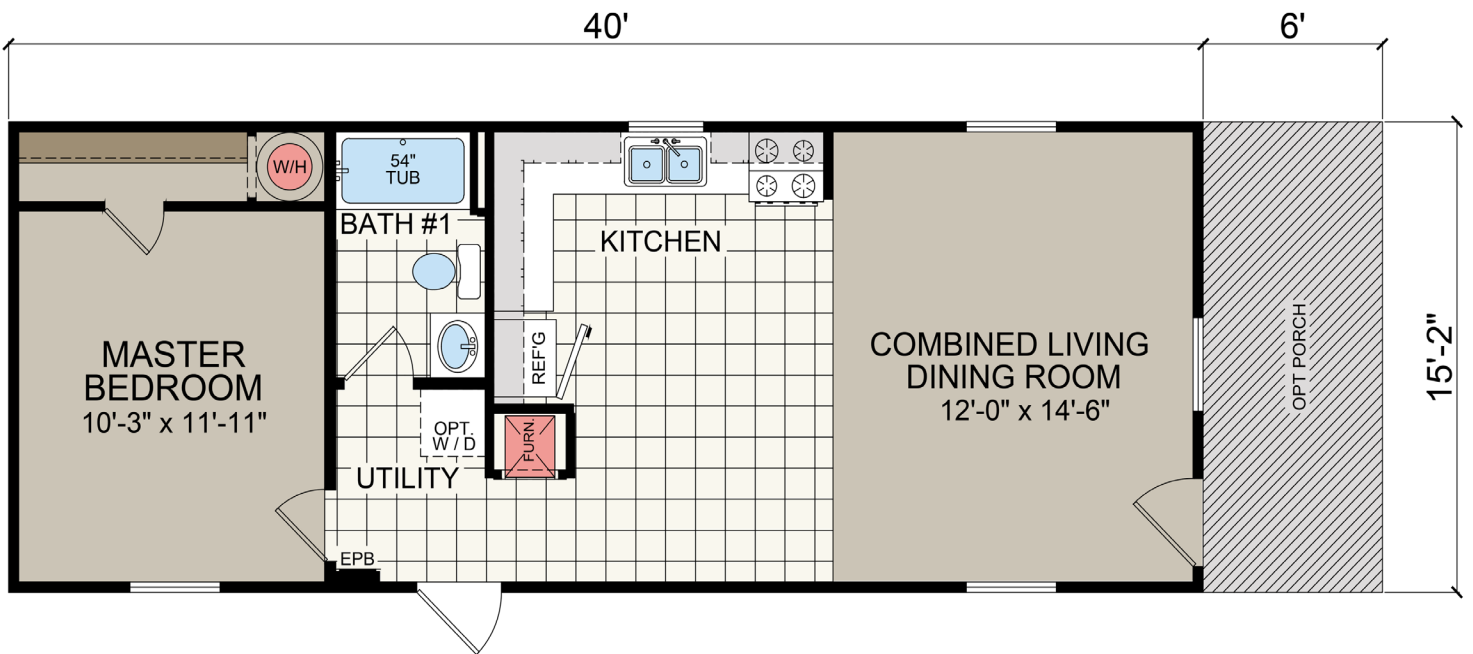

TC1640A - 1 Bed - 1 Bath - 607 sq ft. - 16' x 40'

Call today to schedule an appointment

855-550-6550